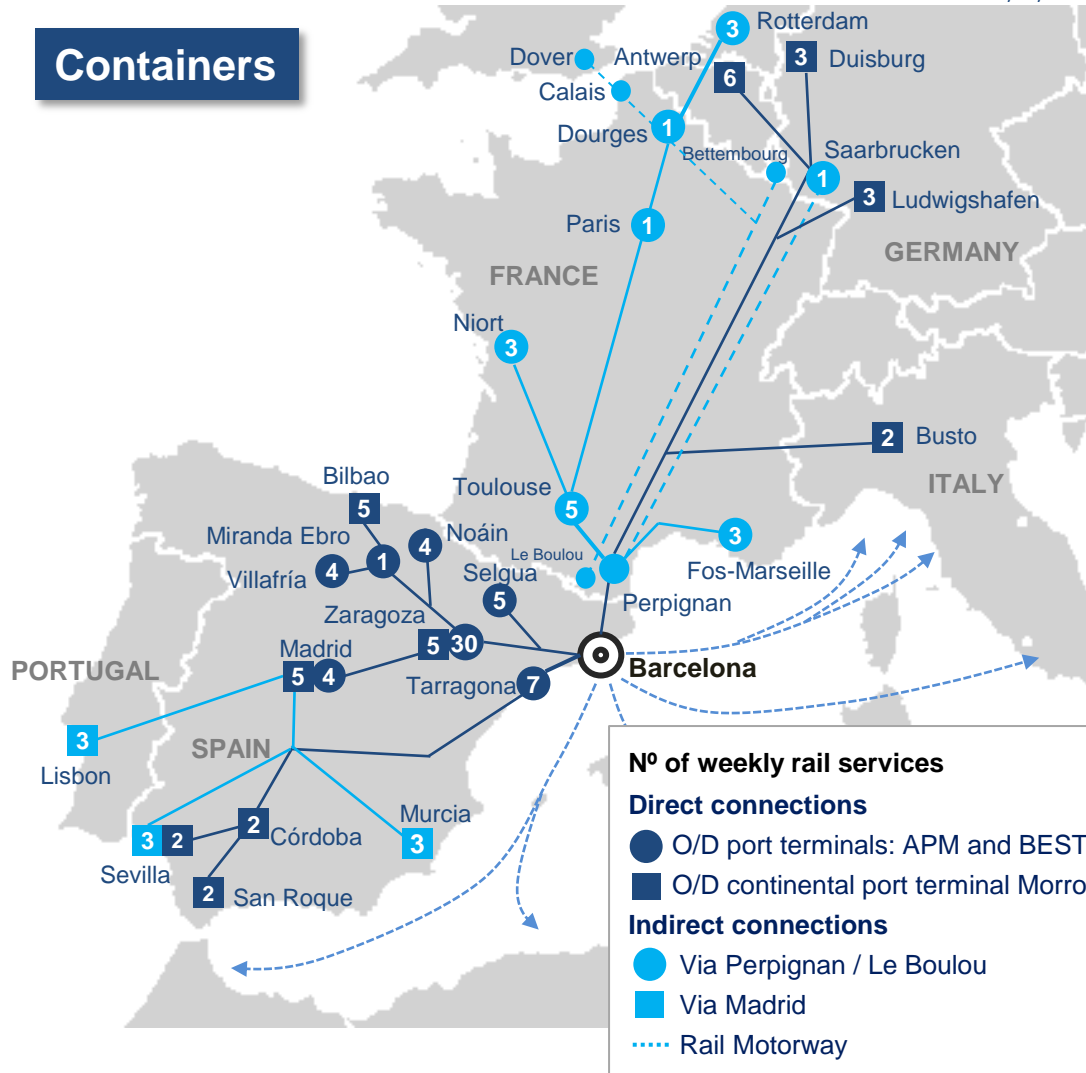

## Intermodal rail services of the Port of Barcelona

09/04/2018

### Containers

You can check updated services at:  
<http://www.portdebarcelona.cat/ssff>

From port terminals APM and BEST	Weekly rail services
<b>Madrid Azuqueca</b>	
SICSA	1
APMT Railway + Hutchison Logistics	5
<b>Noáin (Pamplona)</b>	
Hutchison Logistics	4
<b>Selgua (Huesca)</b>	
MSC	1
APMT Railway	4
<b>Tarragona</b>	
Transportes Portuarios	7
<b>Villafraía (Burgos)</b>	
APMT Railway	4
<b>Miranda de Ebro (Burgos)</b>	
Hutchison Logistics (no regular service)	1
<b>Zaragoza TMZ</b>	
APMT Railway*	25
<b>Zaragoza PLAZA (Noatum rail terminal and LTA)</b>	
SICSA	2
APMT Railway	3
<b>Total **</b>	<b>57</b>

\* Includes the rail service for temperature-controlled containers

From continental port terminal Morrot	Weekly rail services
<b>Antwerp</b>	
Hupac	6
<b>Bilbao</b>	
Transfesa / Continental	5
<b>Busto</b>	
Hupac	2
<b>Ludwigshafen</b>	
Kombiverkher	3
<b>Zaragoza PLAZA</b>	
<b>Madrid Abroñigal (to Murcia, Sevilla and Lisbon)</b>	
Renfe	5
<b>Córdoba, Sevilla, San Roque</b>	
Multirail	2
<b>Total</b>	<b>23</b>

### Destinations

- Perpignan, Toulouse, Niort, Paris, Dourges, Marseille, Fos, (FR), Rotterdam (NL), Duisburg (DE)